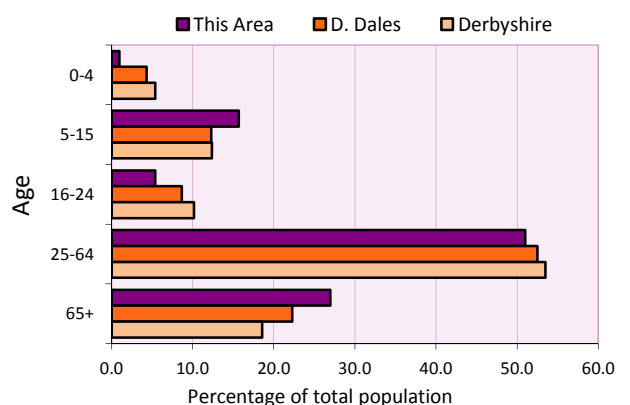

Residents

	Number
Total resident population	204
- in households	204
- in communal establishments	0

Table KS101EW

Density of population

Area (hectares)	Persons per hectare		
	This Area	D. Dales	Derbyshire
180	1.1	0.9	3.0

Table KS101EW

Age structure	Number of people	% of total population		
		This Area	D. Dales	Derbyshire
0-4 years	2	1.0	4.3	5.4
5-15 years	32	15.7	12.3	12.4
16-24 years	11	5.4	8.7	10.2
25-64 years	104	51.0	52.5	53.5
65 and over	55	27.0	22.3	18.6

Table KS102EW

Age structure of the population

Households

Total households

Number	Average household size (persons)		
	This Area	D. Dales	Derbyshire
85	2.40	2.31	2.31

Table KS101EW and KS403EW

Household types