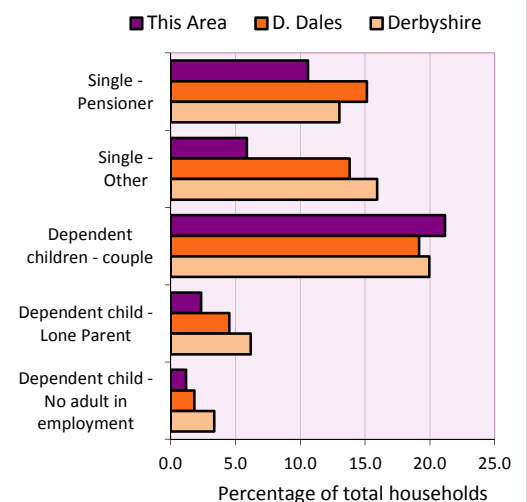

Household types

Car/van ownership

Number of households	% of total households			
	This Area	D. Dales	Derbyshire	
No car or van	2	2.4	14.8	20.1

Table KS404EW