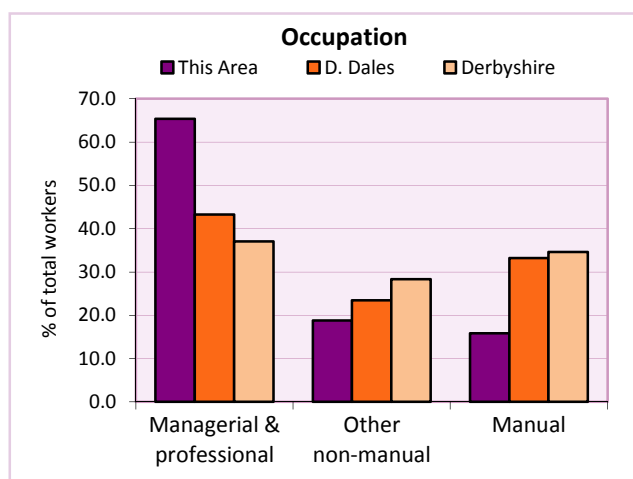

2011 Census: Summary Profile

Froggatt

Area type and code
Parish (E04002754)

Workforce (continued)

Industry (people aged 16-74 in employment)	Number of workers	% of people aged 16-74 in employment		
		This Area	D. Dales	Derbyshire
Agriculture, forestry and fishing	2	2.0	3.5	1.0
Mining, quarrying and utilities	1	1.0	2.5	1.9
Manufacturing	17	16.8	11.3	14.9
Construction	2	2.0	8.5	8.5
Wholesale and retail	12	11.9	13.8	16.6
Business services	35	34.7	27.2	25.1
Public services	26	25.7	27.6	27.5
Other services	6	5.9	5.6	4.5

Chart category

Other

Other

Manufacturing

Other

Services

Services

Services

Services

Table KS605EW

Occupation (people aged 16-74 in employment)	Number of workers	% of people aged 16-74 in employment		
		This Area	D. Dales	Derbyshire
Managers, directors & senior officials	25	24.8	14.0	10.9
Professional	31	30.7	19.2	15.1
Associate professional & technical	10	9.9	10.1	11.0
Administrative & secretarial	11	10.9	9.6	10.9
Skilled trades	8	7.9	15.1	13.3
Caring, leisure & other services	6	5.9	8.1	9.6
Sales & customer service	2	2.0	5.8	7.9
Process, plant & machine operatives	2	2.0	7.4	9.6
Elementary occupations	6	5.9	10.8	11.7

Chart category

Managerial & professional

Managerial & professional

Managerial & professional

Other non-manual

Manual

Other non-manual

Other non-manual

Manual

Manual

Table KS608EW

For an **explanation** of the various terms used in these tables, please see the accompanying **Glossary**.

Extension profiles covering the following topics in more detail will also be available:

Population, Economic Activity, Equalities, Health, Households, and Housing.

Profiles in Adobe Acrobat (pdf) format can be downloaded from the Derbyshire Observatory web site, which also provides interactive maps and charts - <http://observatory.derbyshire.gov.uk>

Please note that figures vary across the Census Profiles as different denominators are used. 2011 Census Table reference numbers are provided beneath each individual table in the Census Profiles should you require further information.

Version: 6.31