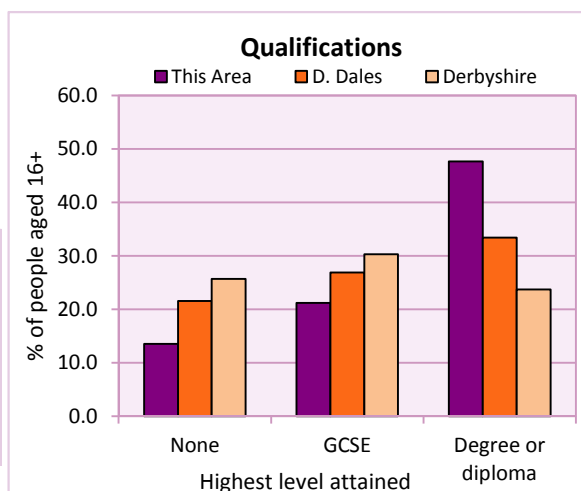

Table LC2804EW

Length of residence in the UK	Number of people	% of total residents		
		This Area	D. Dales	Derbyshire
Less than 2 years	1	0.5	0.3	0.3
2 years or more but less than 5 years	2	1.0	0.4	0.5
5 years or more but less than 10 years	0	0.0	0.5	0.6
10 years or more	3	1.5	2.1	2.0
Born in the UK	198	97.1	96.7	96.7

Table QS803EW

2011 Census: Summary Profile

Froggatt

Area type and code
Parish (E04002754)

Education

Full-time students	Number	% of population in age group		
		This Area	D. Dales	Derbyshire
aged 16-17	5	100.0	88.6	86.3
aged 18-74	3	2.1	2.4	2.9

Table KS501EW

Qualifications	People (aged 16+)	% of all people aged 16+		
		This Area	D. Dales	Derbyshire
No qualifications	23	13.5	21.5	25.7
Highest level attained				
GCSE	36	21.2	26.9	30.3
Degree or diploma	81	47.6	33.4	23.7

Table KS501EW

Workforce

Economic activity	People aged 16-74								
	This Area			Derbyshire Dales			Derbyshire		
	Males	Females	All	Males	Females	All	Males	Females	All
Economically active									
- number	53	48	101	19,566	16,975	36,541	211,349	185,704	397,053
- rate (%)	76.8	61.5	68.7	75.1	65.5	70.3	74.8	65.1	69.9
All unemployed									
- number	0	0	0	863	531	1,394	13,541	8,665	22,206
- rate (%)	0.0	0.0	0.0	3.3	2.0	2.7	4.8	3.0	3.9
Economically inactive									
- number	16	30	46	6,492	8,945	15,437	71,240	99,505	170,745
- rate (%)	23.2	38.5	31.3	24.9	34.5	29.7	25.2	34.9	30.1