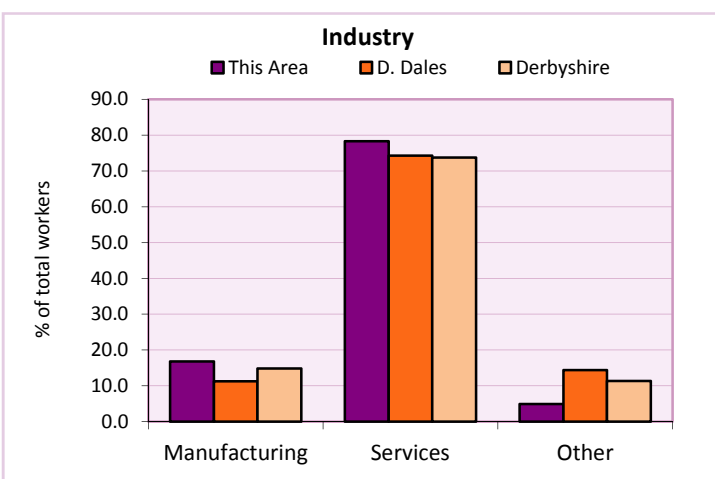

2011 Census: Summary Profile

Froggatt

Area type and code
Parish (E04002754)

Workforce (continued)

Industry (people aged 16-74 in employment)	Number of workers	% of people aged 16-74 in employment		
		This Area	D. Dales	Derbyshire
Agriculture, forestry and fishing	2	2.0	3.5	1.0
Mining, quarrying and utilities	1	1.0	2.5	1.9
Manufacturing	17	16.8	11.3	14.9
Construction	2	2.0	8.5	8.5
Wholesale and retail	12	11.9	13.8	16.6
Business services	35	34.7	27.2	25.1
Public services	26	25.7	27.6	27.5
Other services	6	5.9	5.6	4.5

Chart category

Other

Other

Manufacturing

Other

Services

Services

Services

Services

Table KS605EW

Occupation (people aged 16-74 in employment)	Number of workers	% of people aged 16-74 in employment		
		This Area	D. Dales	Derbyshire
Managers, directors & senior officials	25	24.8	14.0	10.9
Professional	31	30.7	19.2	15.1
Associate professional & technical	10	9.9	10.1	11.0
Administrative & secretarial	11	10.9	9.6	10.9
Skilled trades	8	7.9	15.1	13.3
Caring, leisure & other services	6	5.9	8.1	9.6
Sales & customer service	2	2.0	5.8	7.9
Process, plant & machine operatives	2	2.0	7.4	9.6
Elementary occupations	6	5.9	10.8	11.7

Chart category

Managerial & professional

Managerial & professional

Managerial & professional

Other non-manual

Manual

Other non-manual

Other non-manual

Manual

Manual

Table KS608EW

For an **explanation** of the various terms used in these tables, please see the accompanying **Glossary**.

Extension profiles covering the following topics in more detail will also be available:

Population, Economic Activity, Equalities, Health, Households, and Housing.

Profiles in Adobe Acrobat (pdf) format can be downloaded from the Derbyshire Observatory web site, which also provides interactive maps and charts - <http://observatory.derbyshire.gov.uk>

Please note that figures vary across the Census Profiles as different denominators are used. 2011 Census Table reference numbers are provided beneath each individual table in the Census Profiles should you require further information.

Version: 6.31