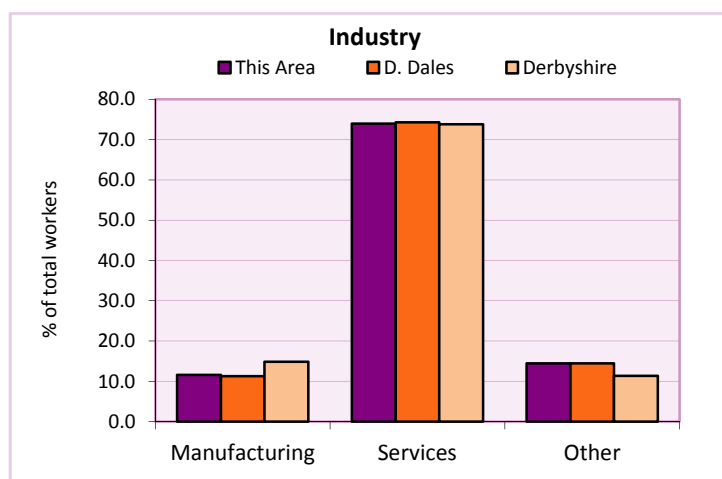

2011 Census: Summary Profile

Wardlow

Area type and code
Parish (E04002817)

Workforce (continued)

Industry (people aged 16-74 in employment)	Number of workers	% of people aged 16-74 in employment		
		This Area	D. Dales	Derbyshire
Agriculture, forestry and fishing	5	7.2	3.5	1.0
Mining, quarrying and utilities	2	2.9	2.5	1.9
Manufacturing	8	11.6	11.3	14.9
Construction	3	4.3	8.5	8.5
Wholesale and retail	5	7.2	13.8	16.6
Business services	22	31.9	27.2	25.1
Public services	18	26.1	27.6	27.5
Other services	6	8.7	5.6	4.5

Chart category

Other

Other

Manufacturing

Other

Services

Services

Services

Services

Table KS605EW

Occupation (people aged 16-74 in employment)	Number of workers	% of people aged 16-74 in employment		
		This Area	D. Dales	Derbyshire
Managers, directors & senior officials	12	17.4	14.0	10.9
Professional	21	30.4	19.2	15.1
Associate professional & technical	3	4.3	10.1	11.0
Administrative & secretarial	7	10.1	9.6	10.9
Skilled trades	9	13.0	15.1	13.3
Caring, leisure & other services	7	10.1	8.1	9.6
Sales & customer service	0	0.0	5.8	7.9
Process, plant & machine operatives	2	2.9	7.4	9.6
Elementary occupations	8	11.6	10.8	11.7

Chart category

Managerial & professional

Managerial & professional

Managerial & professional

Other non-manual

Manual

Other non-manual

Other non-manual

Manual

Manual

Table KS608EW

For an **explanation** of the various terms used in these tables, please see the accompanying **Glossary**.

Extension profiles covering the following topics in more detail will also be available:

Population, Economic Activity, Equalities, Health, Households, and Housing.

Profiles in Adobe Acrobat (pdf) format can be downloaded from the Derbyshire Observatory web site, which also provides interactive maps and charts - <http://observatory.derbyshire.gov.uk>

Please note that figures vary across the Census Profiles as different denominators are used. 2011 Census Table reference numbers are provided beneath each individual table in the Census Profiles should you require further information.

Version: 6.31