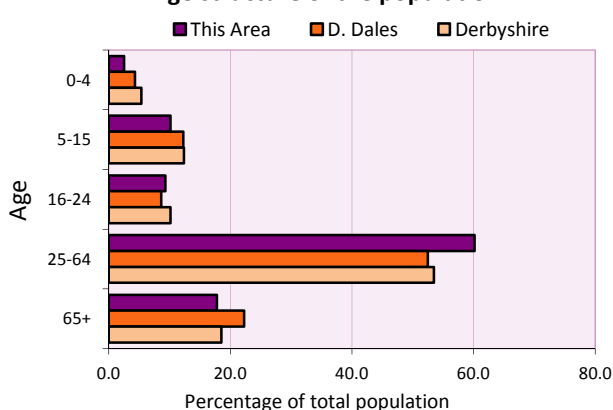

Residents

	Number
Total resident population	118
- in households	118
- in communal establishments	0

Table KS101EW

Density of population

Area (hectares)	Persons per hectare		
	This Area	D. Dales	Derbyshire
258	0.5	0.9	3.0

Table KS101EW

Age structure	Number of people	% of total population		
		This Area	D. Dales	Derbyshire
0-4 years	3	2.5	4.3	5.4
5-15 years	12	10.2	12.3	12.4
16-24 years	11	9.3	8.7	10.2
25-64 years	71	60.2	52.5	53.5
65 and over	21	17.8	22.3	18.6

Table KS102EW

Age structure of the population

Households

Total households

Number	Average household size (persons)		
	This Area	D. Dales	Derbyshire
47	2.51	2.31	2.31

Table KS101EW and KS403EW

Household types