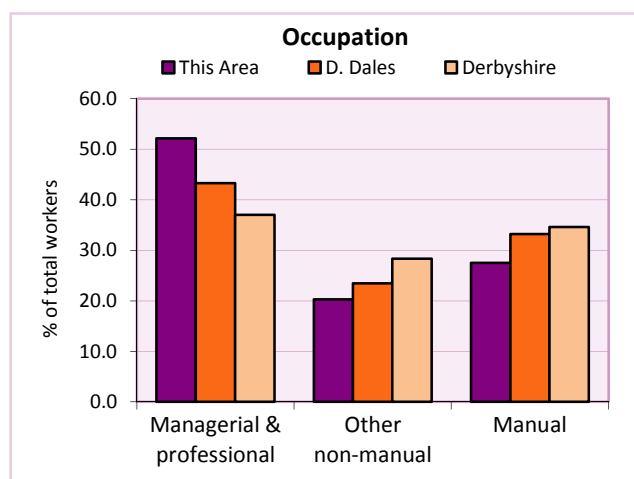

2011 Census: Summary Profile

Wardlow

Area type and code
Parish (E04002817)

Workforce (continued)

Industry (people aged 16-74 in employment)	Number of workers	% of people aged 16-74 in employment		
		This Area	D. Dales	Derbyshire
Agriculture, forestry and fishing	5	7.2	3.5	1.0
Mining, quarrying and utilities	2	2.9	2.5	1.9
Manufacturing	8	11.6	11.3	14.9
Construction	3	4.3	8.5	8.5
Wholesale and retail	5	7.2	13.8	16.6
Business services	22	31.9	27.2	25.1
Public services	18	26.1	27.6	27.5
Other services	6	8.7	5.6	4.5

Chart category

Other

Other

Manufacturing

Other

Services

Services

Services

Services

Table KS605EW

Occupation (people aged 16-74 in employment)	Number of workers	% of people aged 16-74 in employment		
		This Area	D. Dales	Derbyshire
Managers, directors & senior officials	12	17.4	14.0	10.9
Professional	21	30.4	19.2	15.1
Associate professional & technical	3	4.3	10.1	11.0
Administrative & secretarial	7	10.1	9.6	10.9
Skilled trades	9	13.0	15.1	13.3
Caring, leisure & other services	7	10.1	8.1	9.6
Sales & customer service	0	0.0	5.8	7.9
Process, plant & machine operatives	2	2.9	7.4	9.6
Elementary occupations	8	11.6	10.8	11.7

Chart category

Managerial & professional

Managerial & professional

Managerial & professional

Other non-manual

Manual

Other non-manual

Other non-manual

Manual

Manual

Table KS608EW

For an **explanation** of the various terms used in these tables, please see the accompanying **Glossary**.

Extension profiles covering the following topics in more detail will also be available:

Population, Economic Activity, Equalities, Health, Households, and Housing.

Profiles in Adobe Acrobat (pdf) format can be downloaded from the Derbyshire Observatory web site, which also provides interactive maps and charts - <http://observatory.derbyshire.gov.uk>

Please note that figures vary across the Census Profiles as different denominators are used. 2011 Census Table reference numbers are provided beneath each individual table in the Census Profiles should you require further information.

Version: 6.31