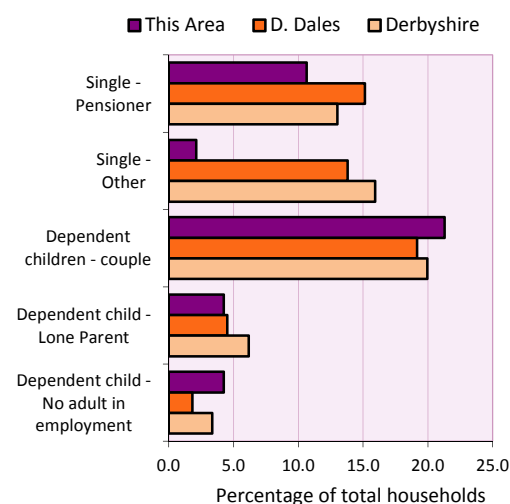

Household types

Car/van ownership

Number of households	% of total households			
	This Area	D. Dales	Derbyshire	
No car or van	0	0.0	14.8	20.1

Table KS404EW