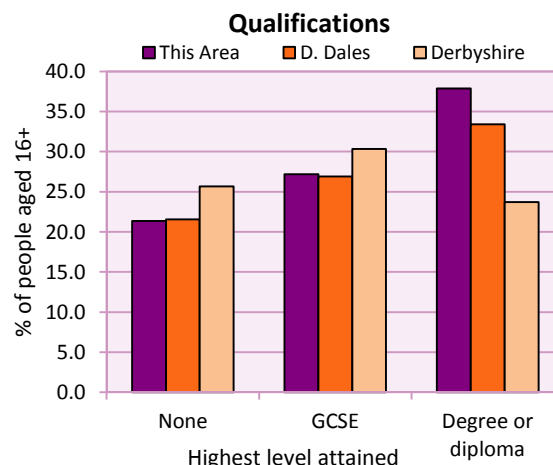

Table LC2804EW

Length of residence in the UK	Number of people	% of total residents		
		This Area	D. Dales	Derbyshire
Less than 2 years	3	2.5	0.3	0.3
2 years or more but less than 5 years	0	0.0	0.4	0.5
5 years or more but less than 10 years	0	0.0	0.5	0.6
10 years or more	1	0.8	2.1	2.0
Born in the UK	114	96.6	96.7	96.7

Table QS803EW

2011 Census: Summary Profile

Wardlow

Area type and code
Parish (E04002817)

Education

Full-time students	Number	% of population in age group		
		This Area	D. Dales	Derbyshire
aged 16-17	3	60.0	88.6	86.3
aged 18-74	0	0.0	2.4	2.9

Table KS501EW

Qualifications	People (aged 16+)	% of all people aged 16+		
		This Area	D. Dales	Derbyshire
No qualifications	22	21.4	21.5	25.7
Highest level attained				
GCSE	28	27.2	26.9	30.3
Degree or diploma	39	37.9	33.4	23.7

Table KS501EW

Workforce

Economic activity	People aged 16-74								
	This Area			Derbyshire Dales			Derbyshire		
	Males	Females	All	Males	Females	All	Males	Females	All
Economically active									
- number	40	31	71	19,566	16,975	36,541	211,349	185,704	397,053
- rate (%)	78.4	70.5	74.7	75.1	65.5	70.3	74.8	65.1	69.9
All unemployed									
- number	1	1	2	863	531	1,394	13,541	8,665	22,206
- rate (%)	2.0	2.3	2.1	3.3	2.0	2.7	4.8	3.0	3.9
Economically inactive									
- number	11	13	24	6,492	8,945	15,437	71,240	99,505	170,745
- rate (%)	21.6	29.5	25.3	24.9	34.5	29.7	25.2	34.9	30.1