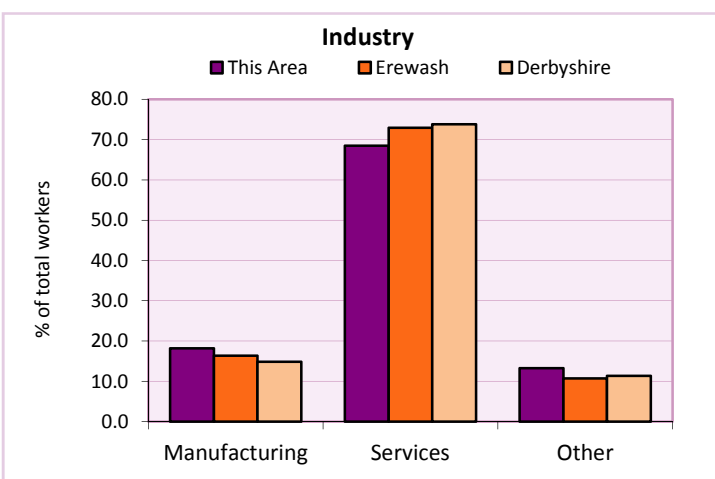

2011 Census: Summary Profile

Ilkeston Central

Area type and code
Ward (E05003374)

Workforce (continued)

Industry (people aged 16-74 in employment)	Number of workers	% of people aged 16-74 in employment		
		This Area	Erewash	Derbyshire
Agriculture, forestry and fishing	0	0.0	0.3	1.0
Mining, quarrying and utilities	51	2.2	1.8	1.9
Manufacturing	429	18.2	16.3	14.9
Construction	263	11.2	8.7	8.5
Wholesale and retail	450	19.1	17.8	16.6
Business services	539	22.9	25.6	25.1
Public services	541	23.0	25.5	27.5
Other services	83	3.5	3.9	4.5

Chart category

Other

Other

Manufacturing

Other

Services

Services

Services

Services

Table KS605EW

Occupation (people aged 16-74 in employment)	Number of workers	% of people aged 16-74 in employment		
		This Area	Erewash	Derbyshire
Managers, directors & senior officials	191	8.1	10.0	10.9
Professional	195	8.3	13.6	15.1
Associate professional & technical	209	8.9	11.3	11.0
Administrative & secretarial	235	10.0	11.5	10.9
Skilled trades	394	16.7	13.7	13.3
Caring, leisure & other services	230	9.8	8.9	9.6
Sales & customer service	225	9.6	9.0	7.9
Process, plant & machine operatives	304	12.9	9.8	9.6
Elementary occupations	373	15.8	12.0	11.7

Chart category

Managerial & professional

Managerial & professional

Managerial & professional

Other non-manual

Manual

Other non-manual

Other non-manual

Manual

Manual

Table KS608EW

For an **explanation** of the various terms used in these tables, please see the accompanying **Glossary**.

Extension profiles covering the following topics in more detail will also be available:

Population, Economic Activity, Equalities, Health, Households, and Housing.

Profiles in Adobe Acrobat (pdf) format can be downloaded from the Derbyshire Observatory web site, which also provides interactive maps and charts - <http://observatory.derbyshire.gov.uk>

Please note that figures vary across the Census Profiles as different denominators are used. 2011 Census Table reference numbers are provided beneath each individual table in the Census Profiles should you require further information.

Version: 6.31