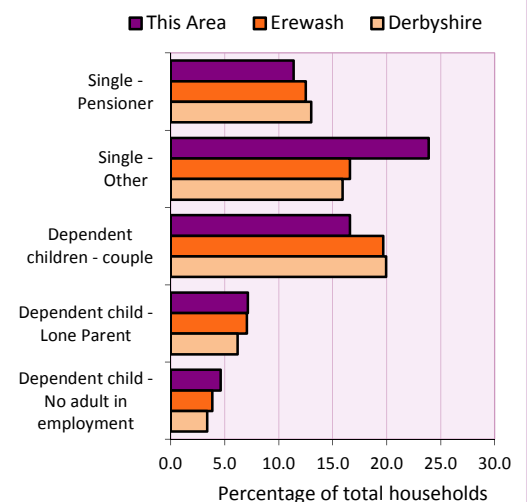

Household types

Car/van ownership

Number of households	% of total households			
	This Area	Erewash	Derbyshire	
No car or van	746	33.4	22.4	20.1

Table KS404EW