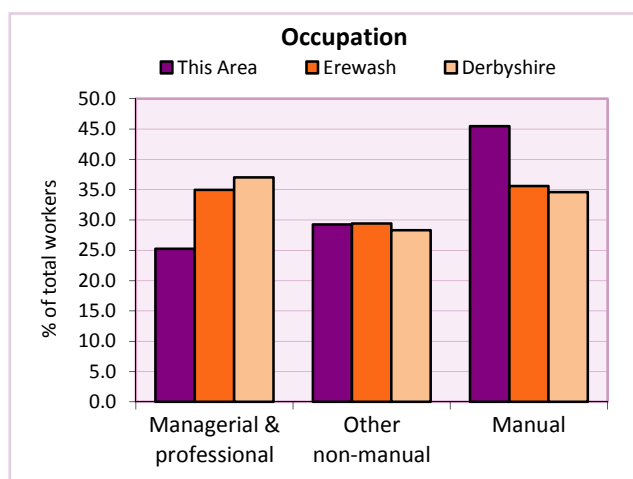

2011 Census: Summary Profile

Ilkeston Central

Area type and code
Ward (E05003374)

Workforce (continued)

Industry (people aged 16-74 in employment)	Number of workers	% of people aged 16-74 in employment		
		This Area	Erewash	Derbyshire
Agriculture, forestry and fishing	0	0.0	0.3	1.0
Mining, quarrying and utilities	51	2.2	1.8	1.9
Manufacturing	429	18.2	16.3	14.9
Construction	263	11.2	8.7	8.5
Wholesale and retail	450	19.1	17.8	16.6
Business services	539	22.9	25.6	25.1
Public services	541	23.0	25.5	27.5
Other services	83	3.5	3.9	4.5

Chart category

Other

Other

Manufacturing

Other

Services

Services

Services

Services

Table KS605EW

Occupation (people aged 16-74 in employment)	Number of workers	% of people aged 16-74 in employment		
		This Area	Erewash	Derbyshire
Managers, directors & senior officials	191	8.1	10.0	10.9
Professional	195	8.3	13.6	15.1
Associate professional & technical	209	8.9	11.3	11.0
Administrative & secretarial	235	10.0	11.5	10.9
Skilled trades	394	16.7	13.7	13.3
Caring, leisure & other services	230	9.8	8.9	9.6
Sales & customer service	225	9.6	9.0	7.9
Process, plant & machine operatives	304	12.9	9.8	9.6
Elementary occupations	373	15.8	12.0	11.7

Chart category

Managerial & professional

Managerial & professional

Managerial & professional

Other non-manual

Manual

Other non-manual

Other non-manual

Manual

Manual

Table KS608EW

For an **explanation** of the various terms used in these tables, please see the accompanying **Glossary**.

Extension profiles covering the following topics in more detail will also be available:

Population, Economic Activity, Equalities, Health, Households, and Housing.

Profiles in Adobe Acrobat (pdf) format can be downloaded from the Derbyshire Observatory web site, which also provides interactive maps and charts - <http://observatory.derbyshire.gov.uk>

Please note that figures vary across the Census Profiles as different denominators are used. 2011 Census Table reference numbers are provided beneath each individual table in the Census Profiles should you require further information.

Version: 6.31