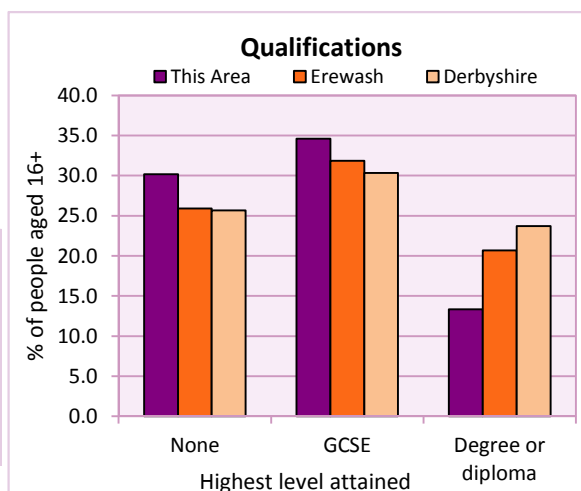

Table QS803EW

2011 Census: Summary Profile

Ilkeston Central

Area type and code
Ward (E05003374)

Education

Full-time students	Number	% of population in age group		
		This Area	Erewash	Derbyshire
aged 16-17	70	76.1	85.7	86.3
aged 18-74	94	2.7	2.9	2.9

Table KS501EW

Qualifications	People (aged 16+)	% of all people aged 16+		
		This Area	Erewash	Derbyshire
No qualifications	1,188	30.2	25.9	25.7
Highest level attained				
GCSE	1,362	34.6	31.9	30.3
Degree or diploma	525	13.3	20.7	23.7

Table KS501EW

Workforce

Economic activity	People aged 16-74								
	This Area			Erewash			Derbyshire		
	Males	Females	All	Males	Females	All	Males	Females	All
Economically active									
- number	1,454	1,172	2,626	31,164	27,880	59,044	211,349	185,704	397,053
- rate (%)	77.8	66.8	72.5	76.4	66.7	71.5	74.8	65.1	69.9
All unemployed									
- number	174	81	255	2,293	1,449	3,742	13,541	8,665	22,206
- rate (%)	9.3	4.6	7.0	5.6	3.5	4.5	4.8	3.0	3.9
Economically inactive									
- number	416	582	998	9,633	13,932	23,565	71,240	99,505	170,745
- rate (%)	22.2	33.2	27.5	23.6	33.3	28.5	25.2	34.9	30.1