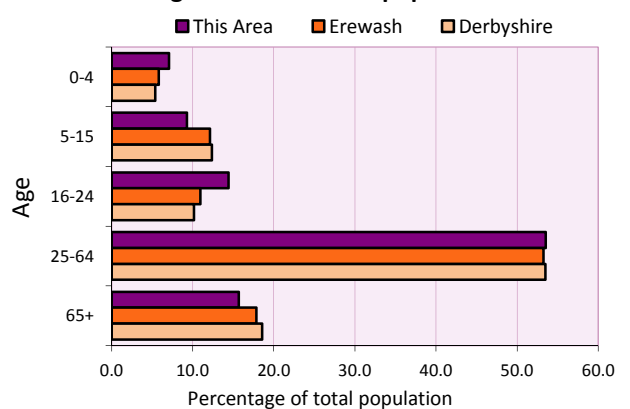

Ilkeston Central

Area type and code
Ward (E05003374)

Population

Population change since 2001

Change in numbers	% change		
	This Area	Erewash	Derbyshire
+406	+9.4	+1.8	+4.8

2011 Census Table KS101EW and 2001 Census Table S001

Residents

	Number
Total resident population	4,707
- in households	4,707
- in communal establishments	0

Table KS101EW

Density of population

Area (hectares)	Persons per hectare		
	This Area	Erewash	Derbyshire
172	27.4	10.2	3.0

Table KS101EW

Age structure	Number of people	% of total population		
		This Area	Erewash	Derbyshire
0-4 years	333	7.1	5.8	5.4
5-15 years	438	9.3	12.1	12.4
16-24 years	679	14.4	10.9	10.2
25-64 years	2,519	53.5	53.3	53.5
65 and over	738	15.7	17.8	18.6

Table KS102EW

Age structure of the population

Households

Total households

Number	Average household size (persons)		
	This Area	Erewash	Derbyshire
2,231	2.11	2.30	2.31

Table KS101EW and KS403EW

Household types

Household types	Number	% of total households		
		This Area	Erewash	Derbyshire
Single person households	787	35.3	29.1	28.9
Pensioner	254	11.4	12.5	13.0
Other	533	23.9	16.6	15.9
Households with dependent children				
All	574	25.7	28.3	27.6
Couple	370	16.6	19.7	19.9
Lone parent	159	7.1	7.1	6.2
No adult in employment	103	4.6	3.9	3.4
One person with a long-term health problem - or disability	91	4.1	4.5	4.5

Table KS105EW and KS106EW